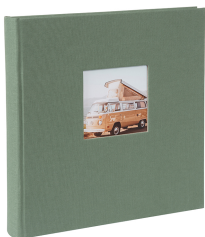

## Safety Instructions

Goldbuch photo album Bella Vista Artischocke  
with item number: 27 309  
and EAN code: 4009835273098

is hereinafter referred to as the “product”.

Manufacturer/Distributor:  
Goldbuch Georg Brückner GmbH  
Hallstadter Str. 50  
D-96052 Bamberg, Deutschland  
[www.goldbuch.de](http://www.goldbuch.de)  
[productsafety@goldbuch.de](mailto:productsafety@goldbuch.de)