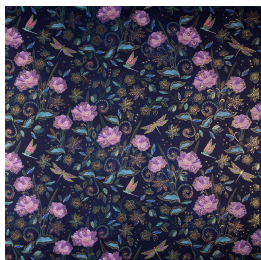

## Safety Instructions

Goldbuch wrapping paper Nature's Melody Blue  
with item number: 01 811  
and EAN code: 4009835018118

is hereinafter referred to as the "product".

Manufacturer/Distributor:  
Goldbuch Georg Brückner GmbH  
Hallstadter Str. 50  
D-96052 Bamberg, Deutschland  
[www.goldbuch.de](http://www.goldbuch.de)  
[productsafety@goldbuch.de](mailto:productsafety@goldbuch.de)